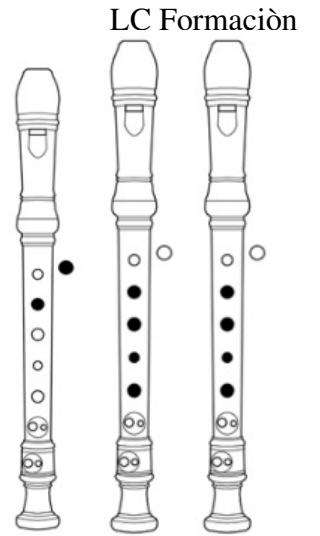

GUANTANAMERA

♩ = 104

Musical notation for the first measure of the piece, in 4/4 time, key of D major. The notes are E, E, E, E, E, C, E, E.

3

Musical notation for the second measure of the piece, in 4/4 time, key of D major. The notes are D, E, B, D, D.