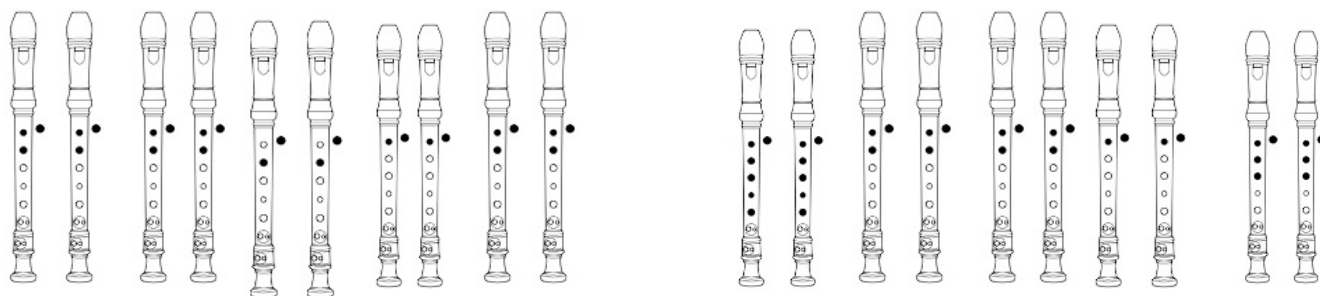

La Piragua

LC Formación

Musical notation for the first system, showing notes and fingerings: A G A A G A A G A A G A E E

10 Musical notation for the second system, showing notes and fingerings: A A A A C' C' B B A A E E A A A A B B G G

16 Musical notation for the third system, showing notes and fingerings: E E E C D E E E C A G G A E E C D E E E E

2

23

A G# E E D C C C E E C B B B B B B A A C' A A E E

B B B B B G# C' C' C' C' C' A