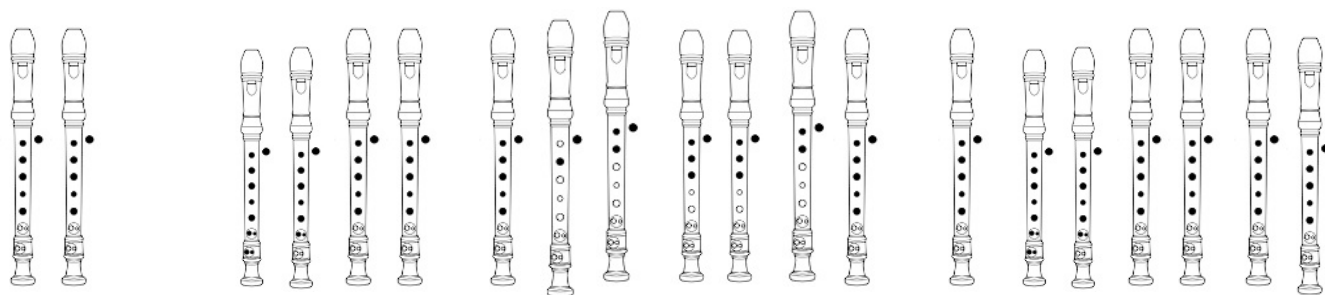

La Piragua

LC Formación

Musical notation for the first system, showing notes and fingerings: A G A A G A A G A A G A E E

10 Musical notation for the second system, showing notes and fingerings: A A A A C' C' B B A A E E A A A A B B G G

16 Musical notation for the third system, showing notes and fingerings: E E E C D E E E C A G G A E E C D E E E E

2

23

A G# E E D C C C E E C B B B B B B A A C' A A E E

B B B B B G# C' C' C' C' C' A